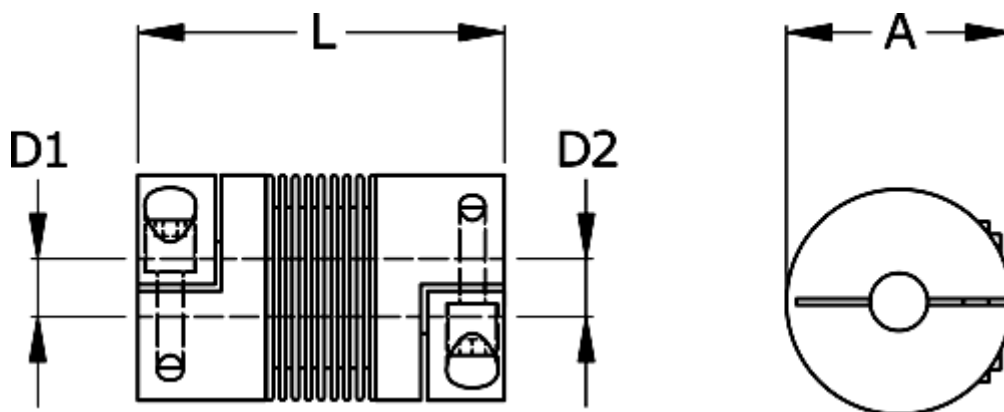

Data Sheet

Article number: 3330400300733030

Description: Bellow coupling type 4 size30
Length 73 mm, bore 30/30 mm

Measures

| | |
|----------------------|------|
| A | = 56 |
| D1 | = 30 |
| D2 | = 30 |
| L | = 73 |
| Nom. torque NM (Tkn) | = 30 |